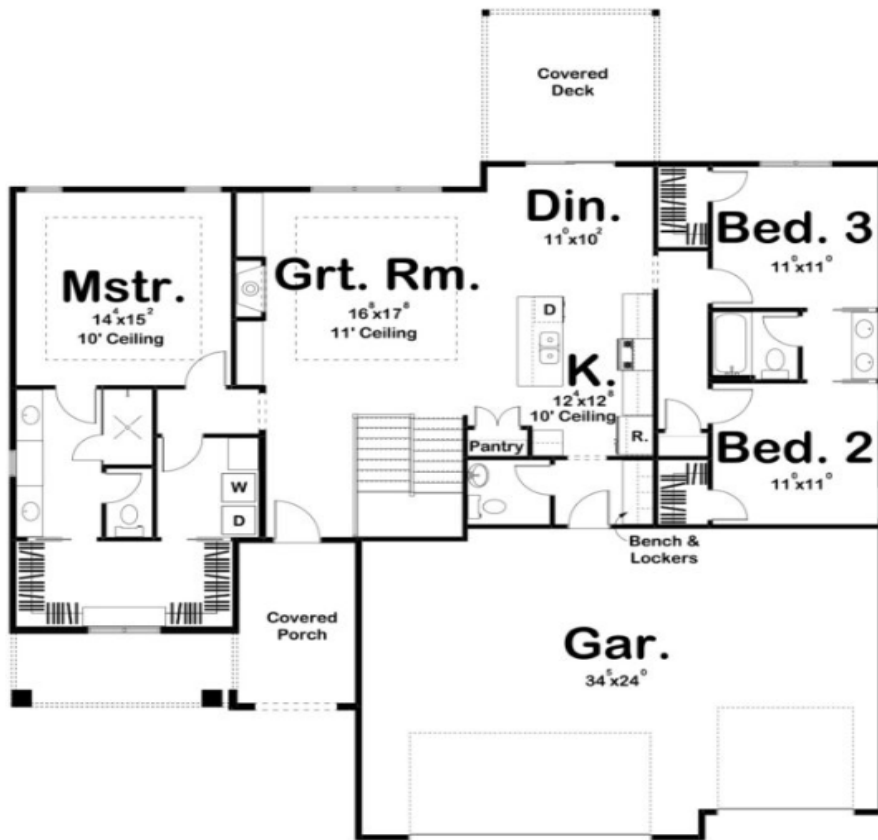

GLEN OAK

Custom HOMES Homes

YELLOWSTONE _____ ranch

3 - 5 BEDROOMS

3 CAR GARAGE

2 - 3 BATHROOMS

SQ FT 1735 \ 1355

Main

Basement