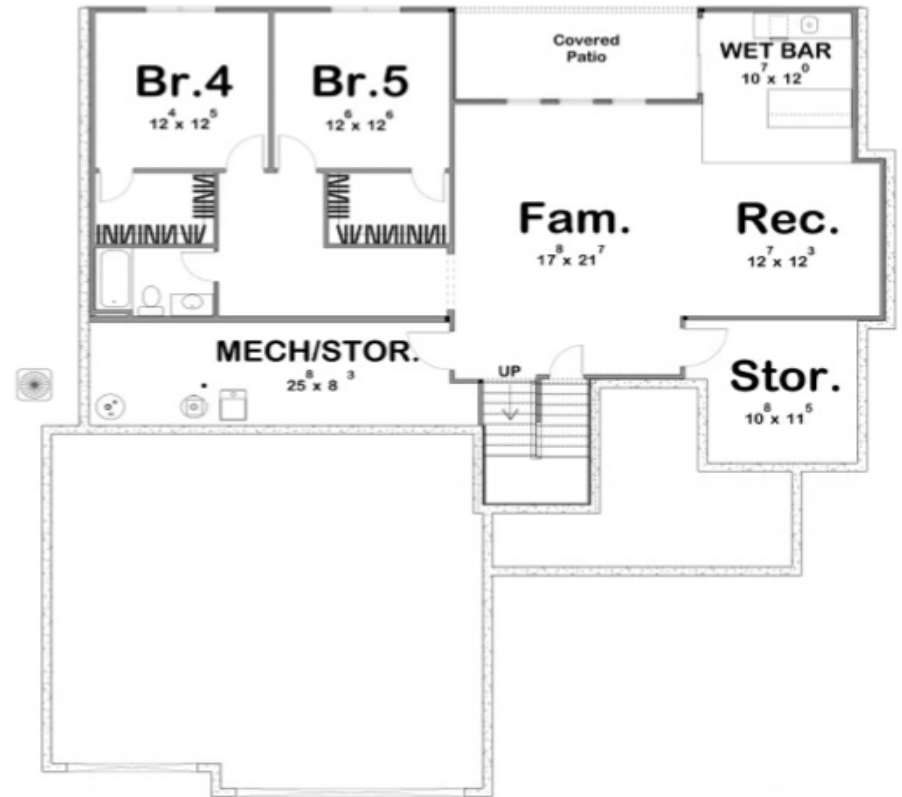

GLEN OAK

Custom HOMES Homes

DENALI *ranch*

3 - 5 BEDROOMS

3 CAR GARAGE

2.5 - 3.5 BATHROOMS

SQ FT 1961\1345

Main

Basement