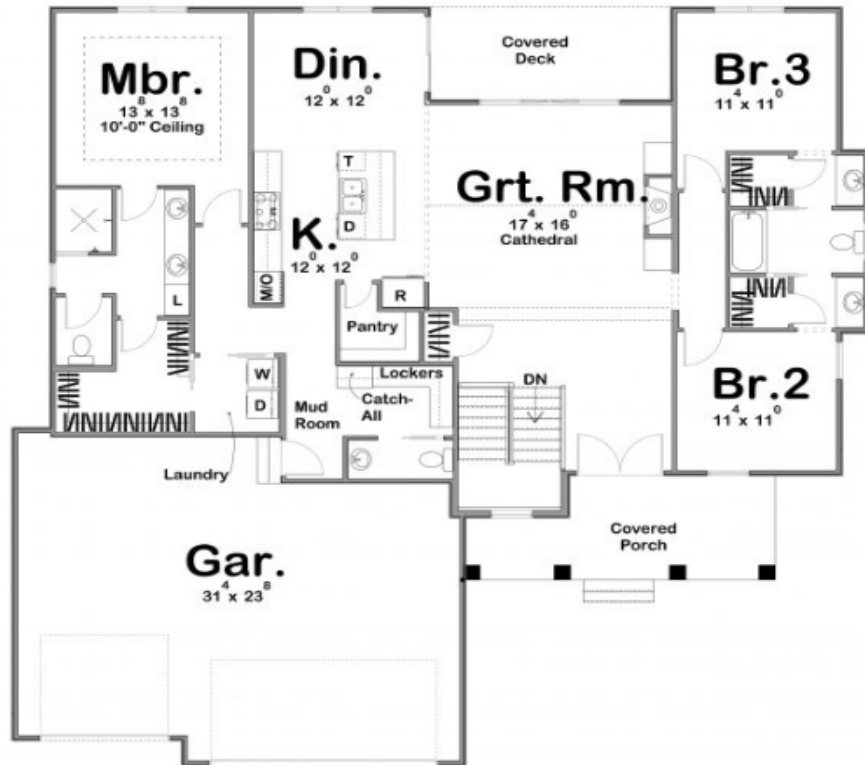

GLEN OAK

Custom HOMES Homes

DENALI *ranch*

3 - 5 BEDROOMS

3 CAR GARAGE

2.5 - 3.5 BATHROOMS

SQ FT 1961\1345

Main

Basement